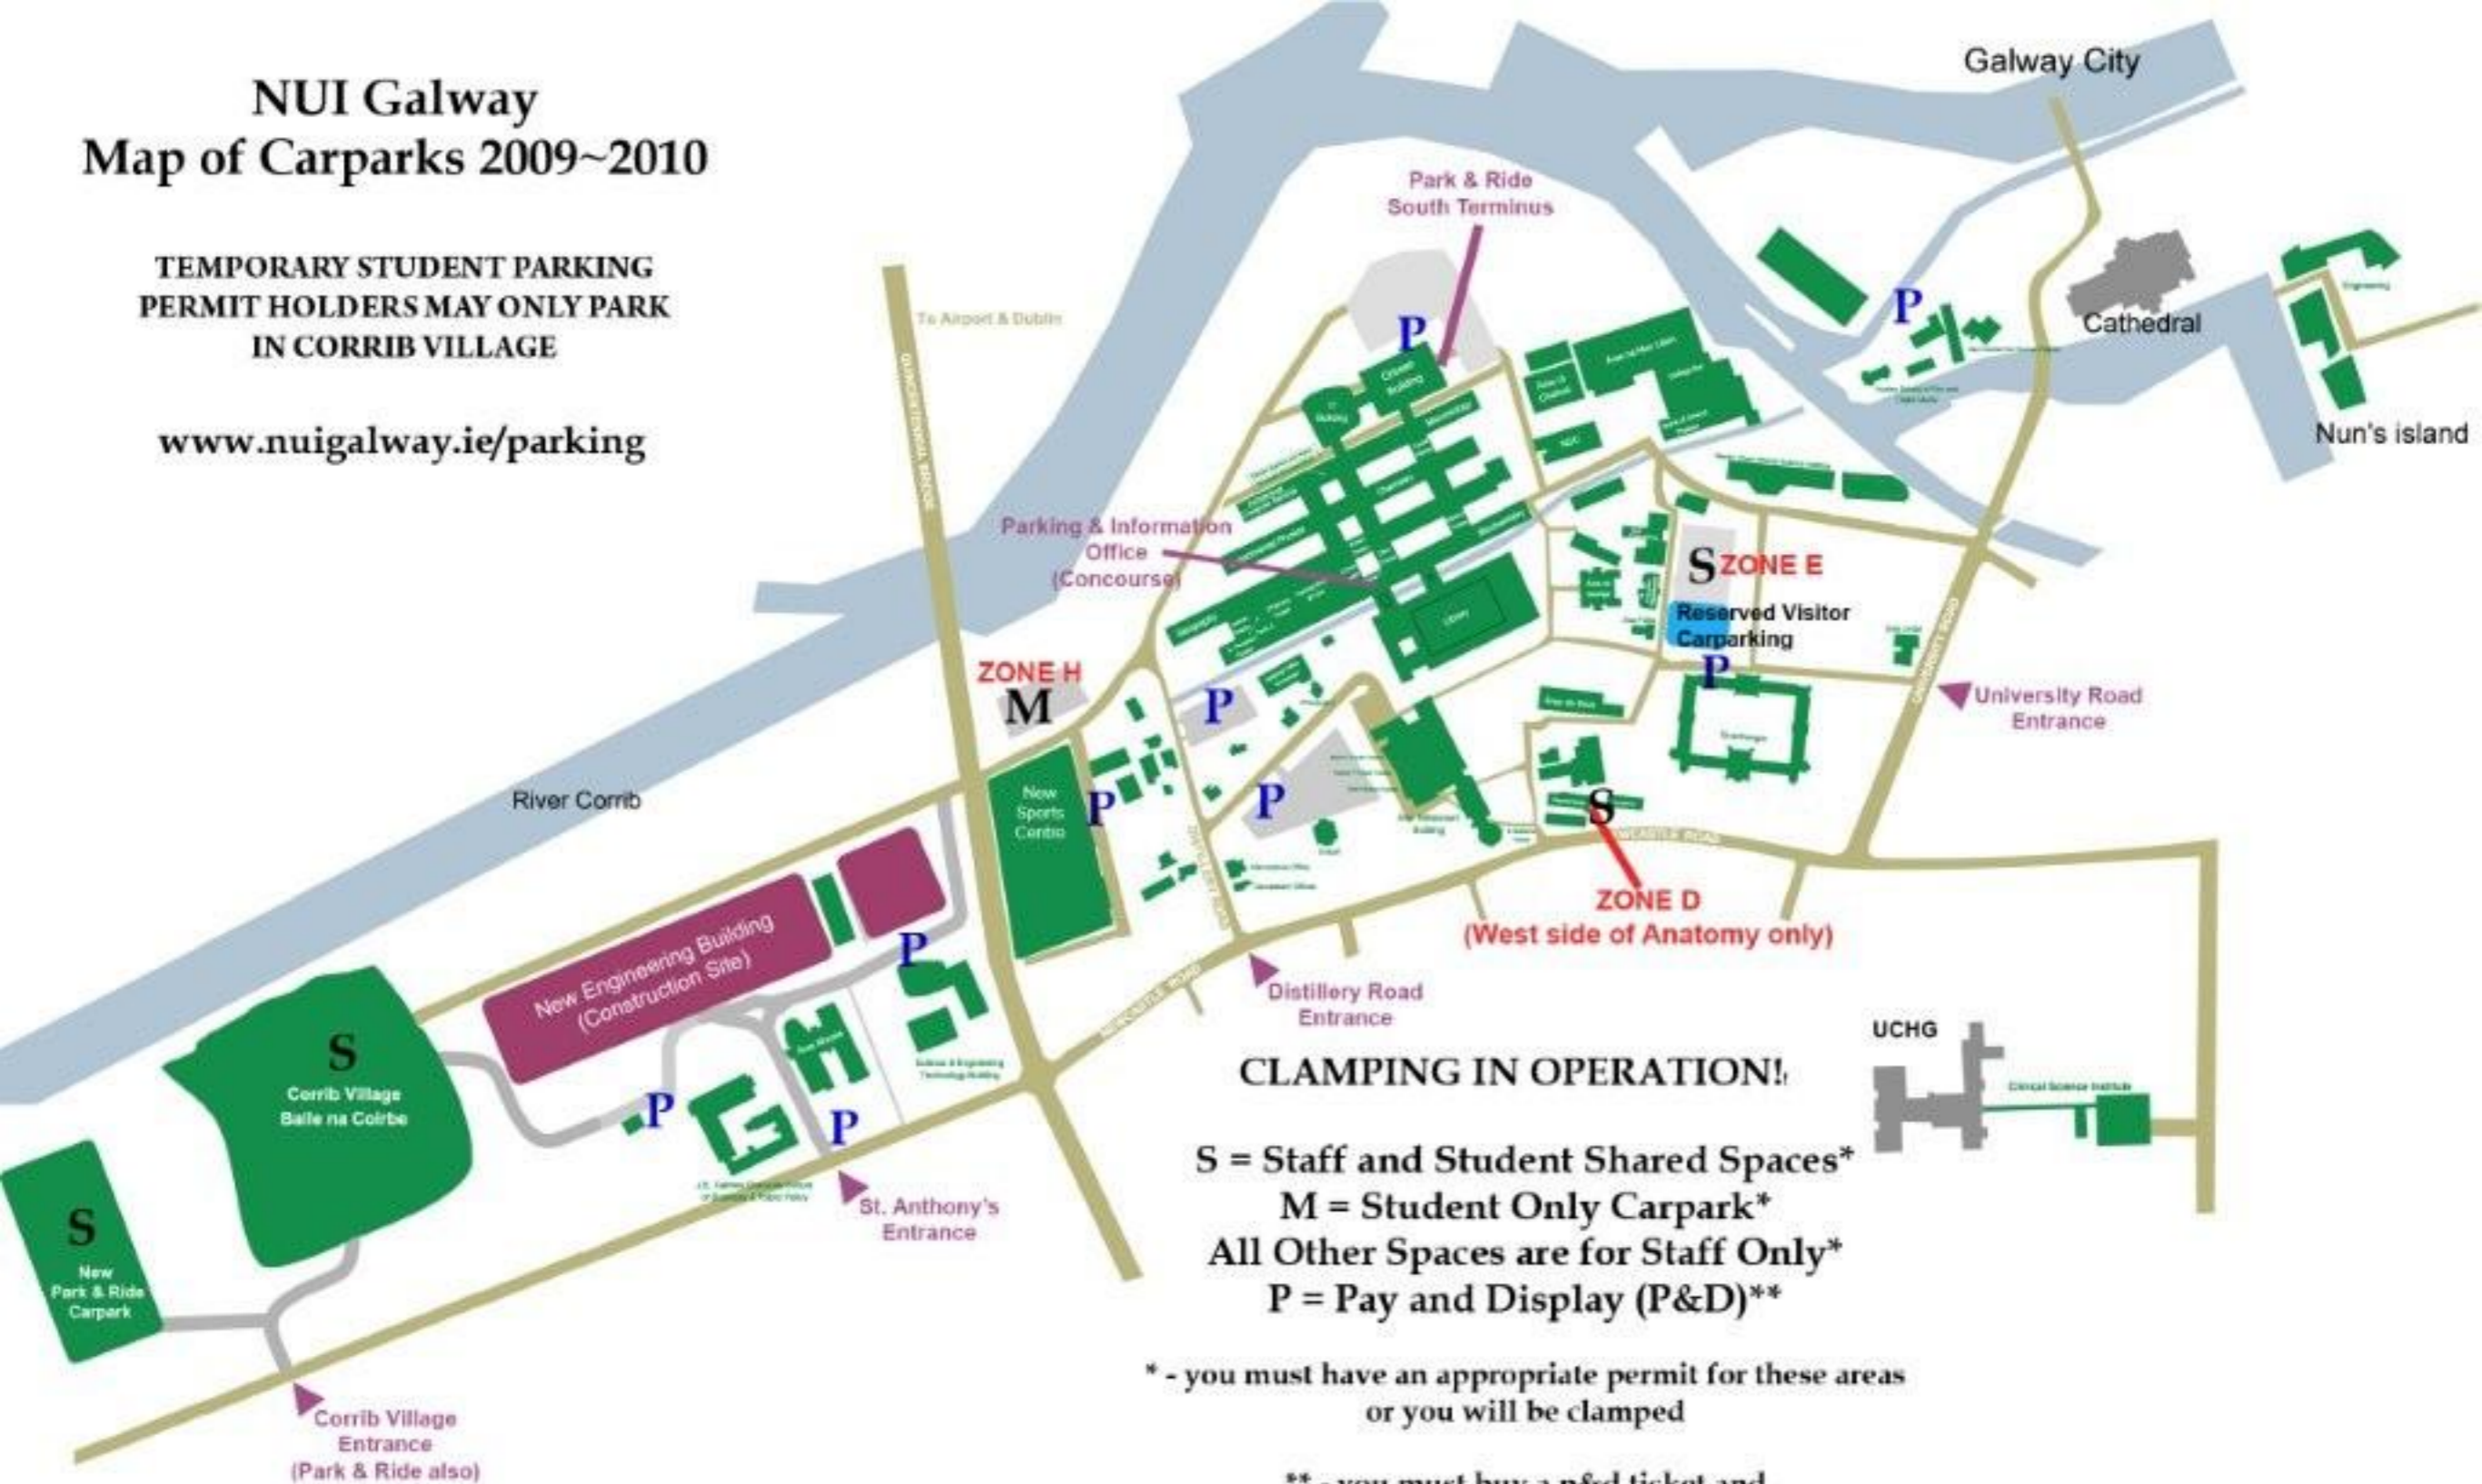

NUI Galway Map of Carpark 2009~2010

TEMPORARY STUDENT PARKING
PERMIT HOLDERS MAY ONLY PARK
IN CORRIB VILLAGE

www.nuigalway.ie/parking

CLAMPING IN OPERATION!

- S = Staff and Student Shared Spaces*
- M = Student Only Carpark*
- All Other Spaces are for Staff Only*
- P = Pay and Display (P&D)**

* - you must have an appropriate permit for these areas
or you will be clamped

** - you must buy a p&d ticket and
park only in the spaces marked "P&D";
marked with blue lines