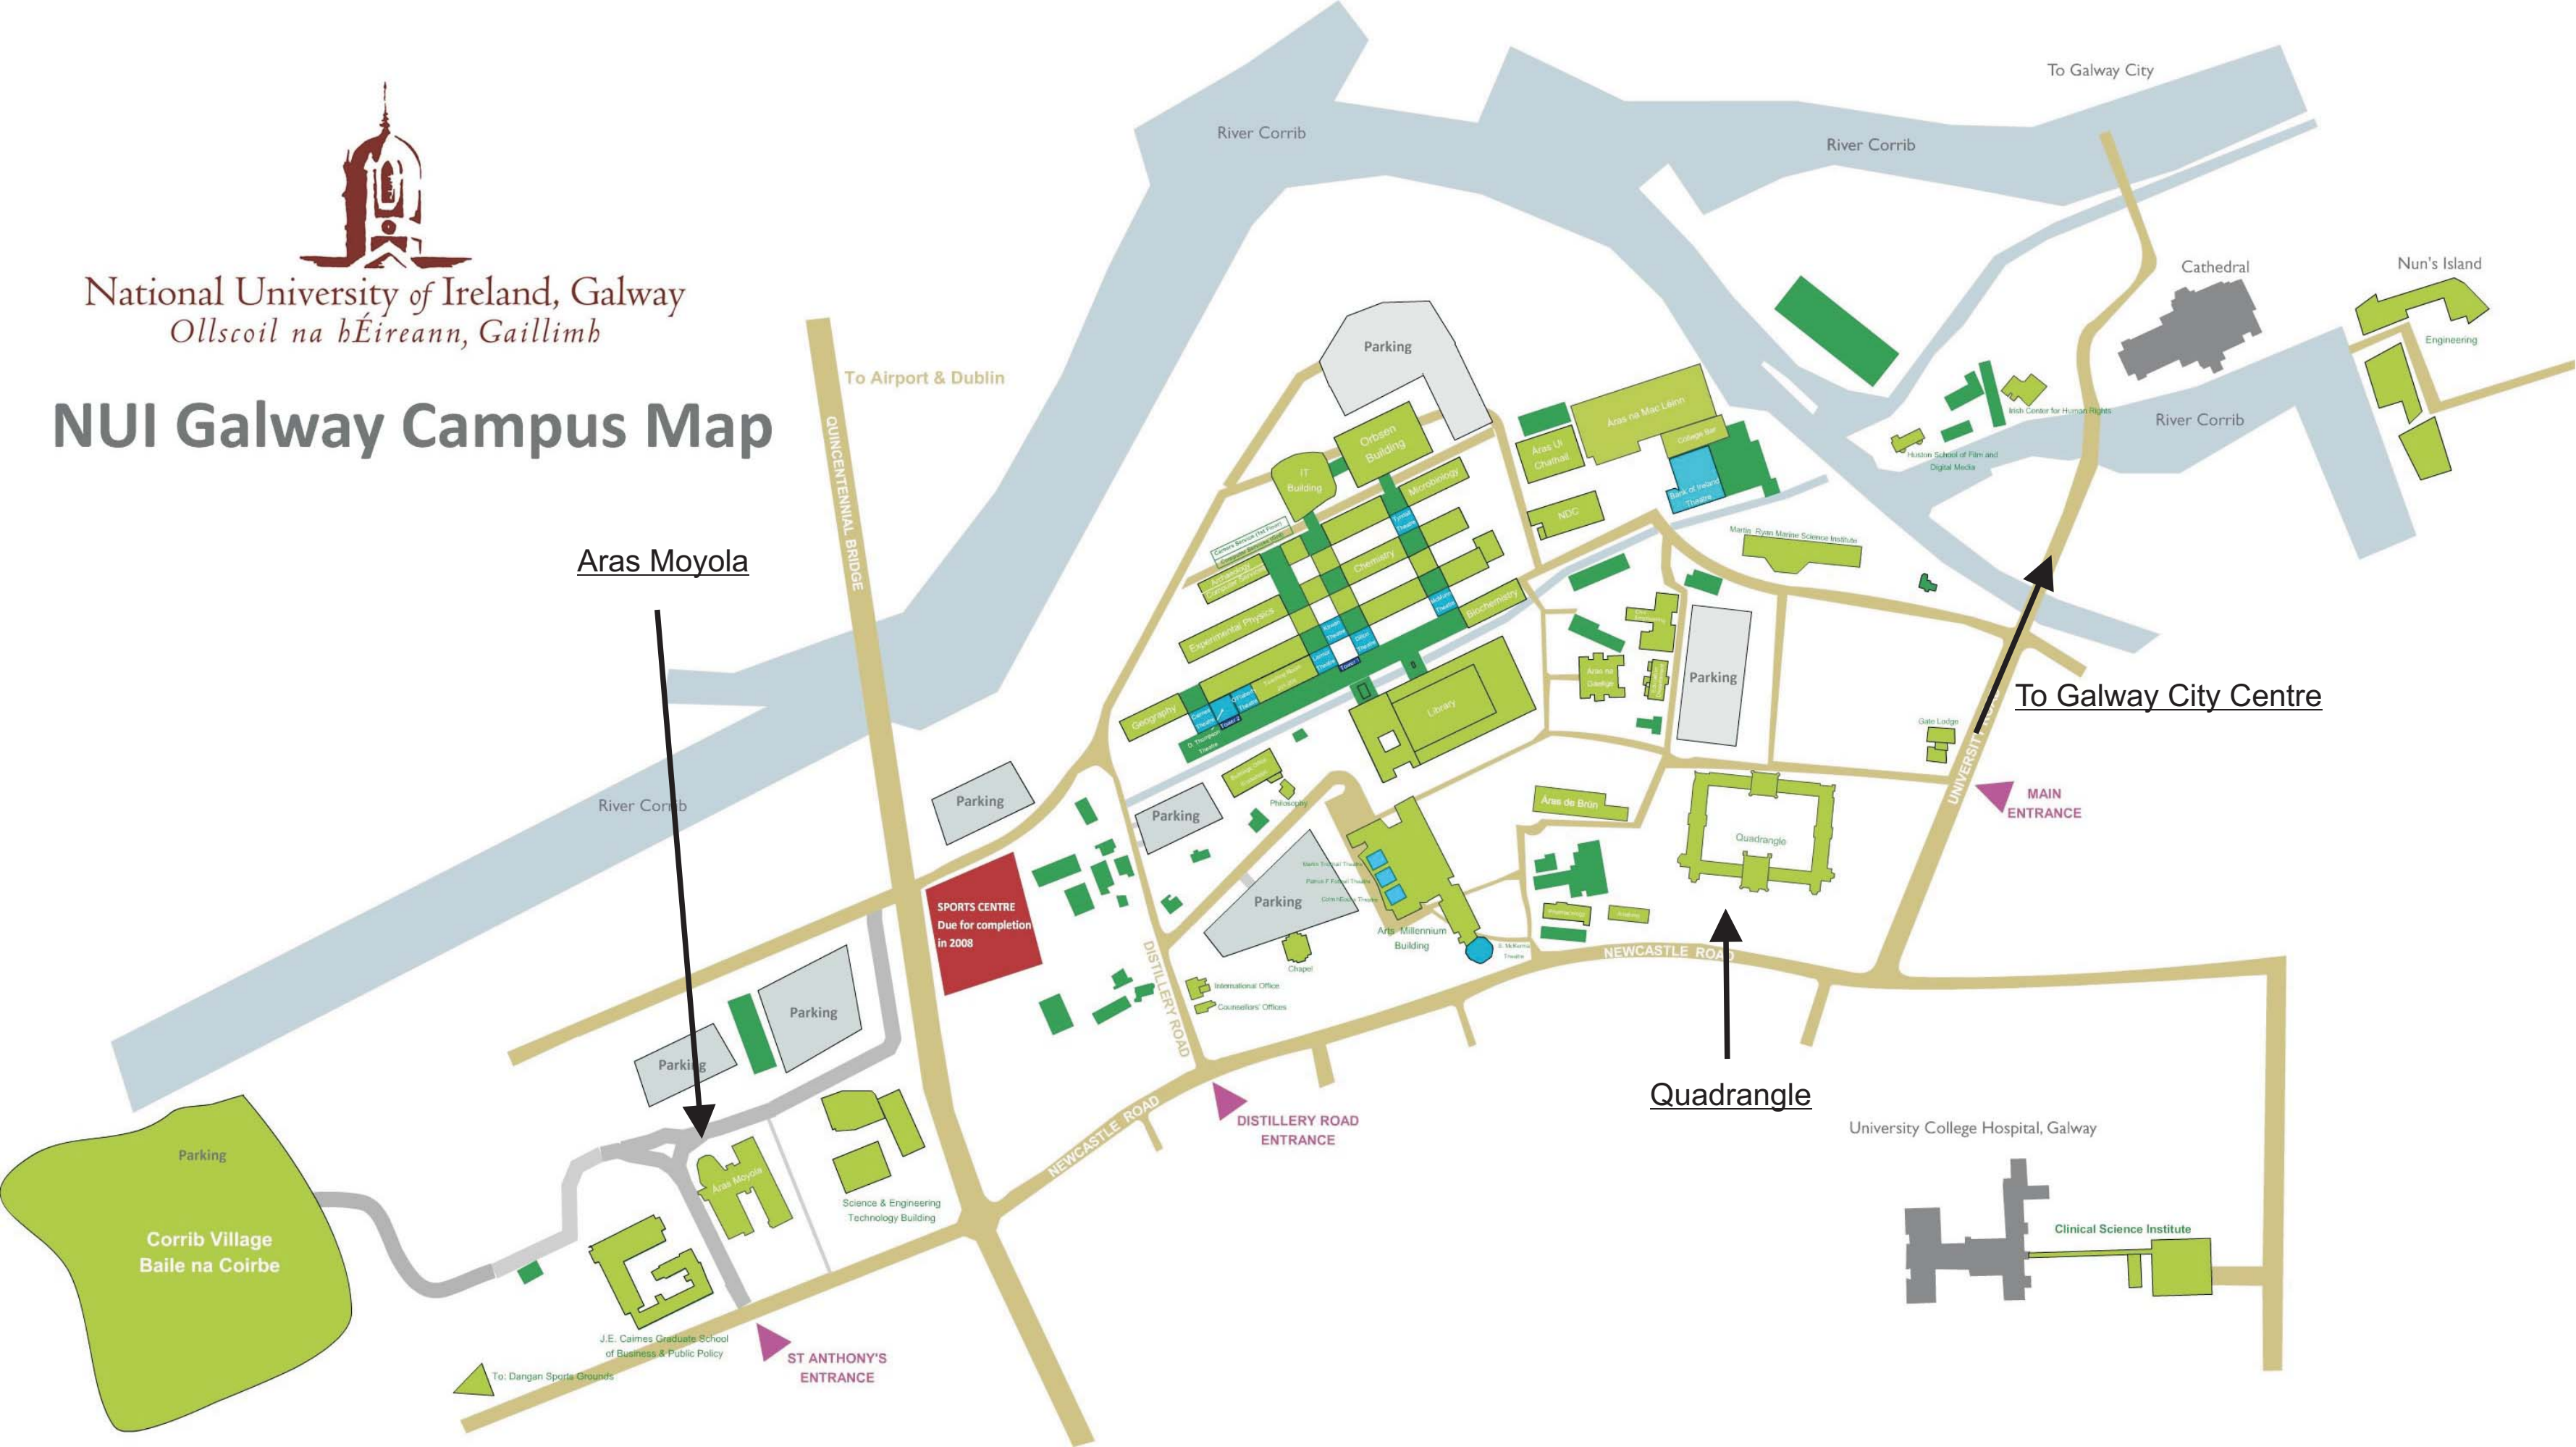

National University of Ireland, Galway
Ollscoil na hÉireann, Gaillimh

NUI Galway Campus Map

To Galway City

River Corrib

River Corrib

Cathedral

Nun's Island

To Airport & Dublin

QUINCENTENNIAL BRIDGE

River Corrib

Aras Moyola

To Galway City Centre

River Corrib

MAIN ENTRANCE

SPORTS CENTRE
Due for completion
in 2008

Quadrangle

University College Hospital, Galway

Clinical Science Institute

Parking

Corrib Village
Baile na Coirbe

J.E. Cairnes Graduate School
of Business & Public Policy

ST ANTHONY'S
ENTRANCE

Parking

Science & Engineering
Technology Building

Parking

Parking

Parking

DISTILLERY ROAD

DISTILLERY ROAD
ENTRANCE

NEWCASTLE ROAD

NEWCASTLE ROAD

UNIVERSITY