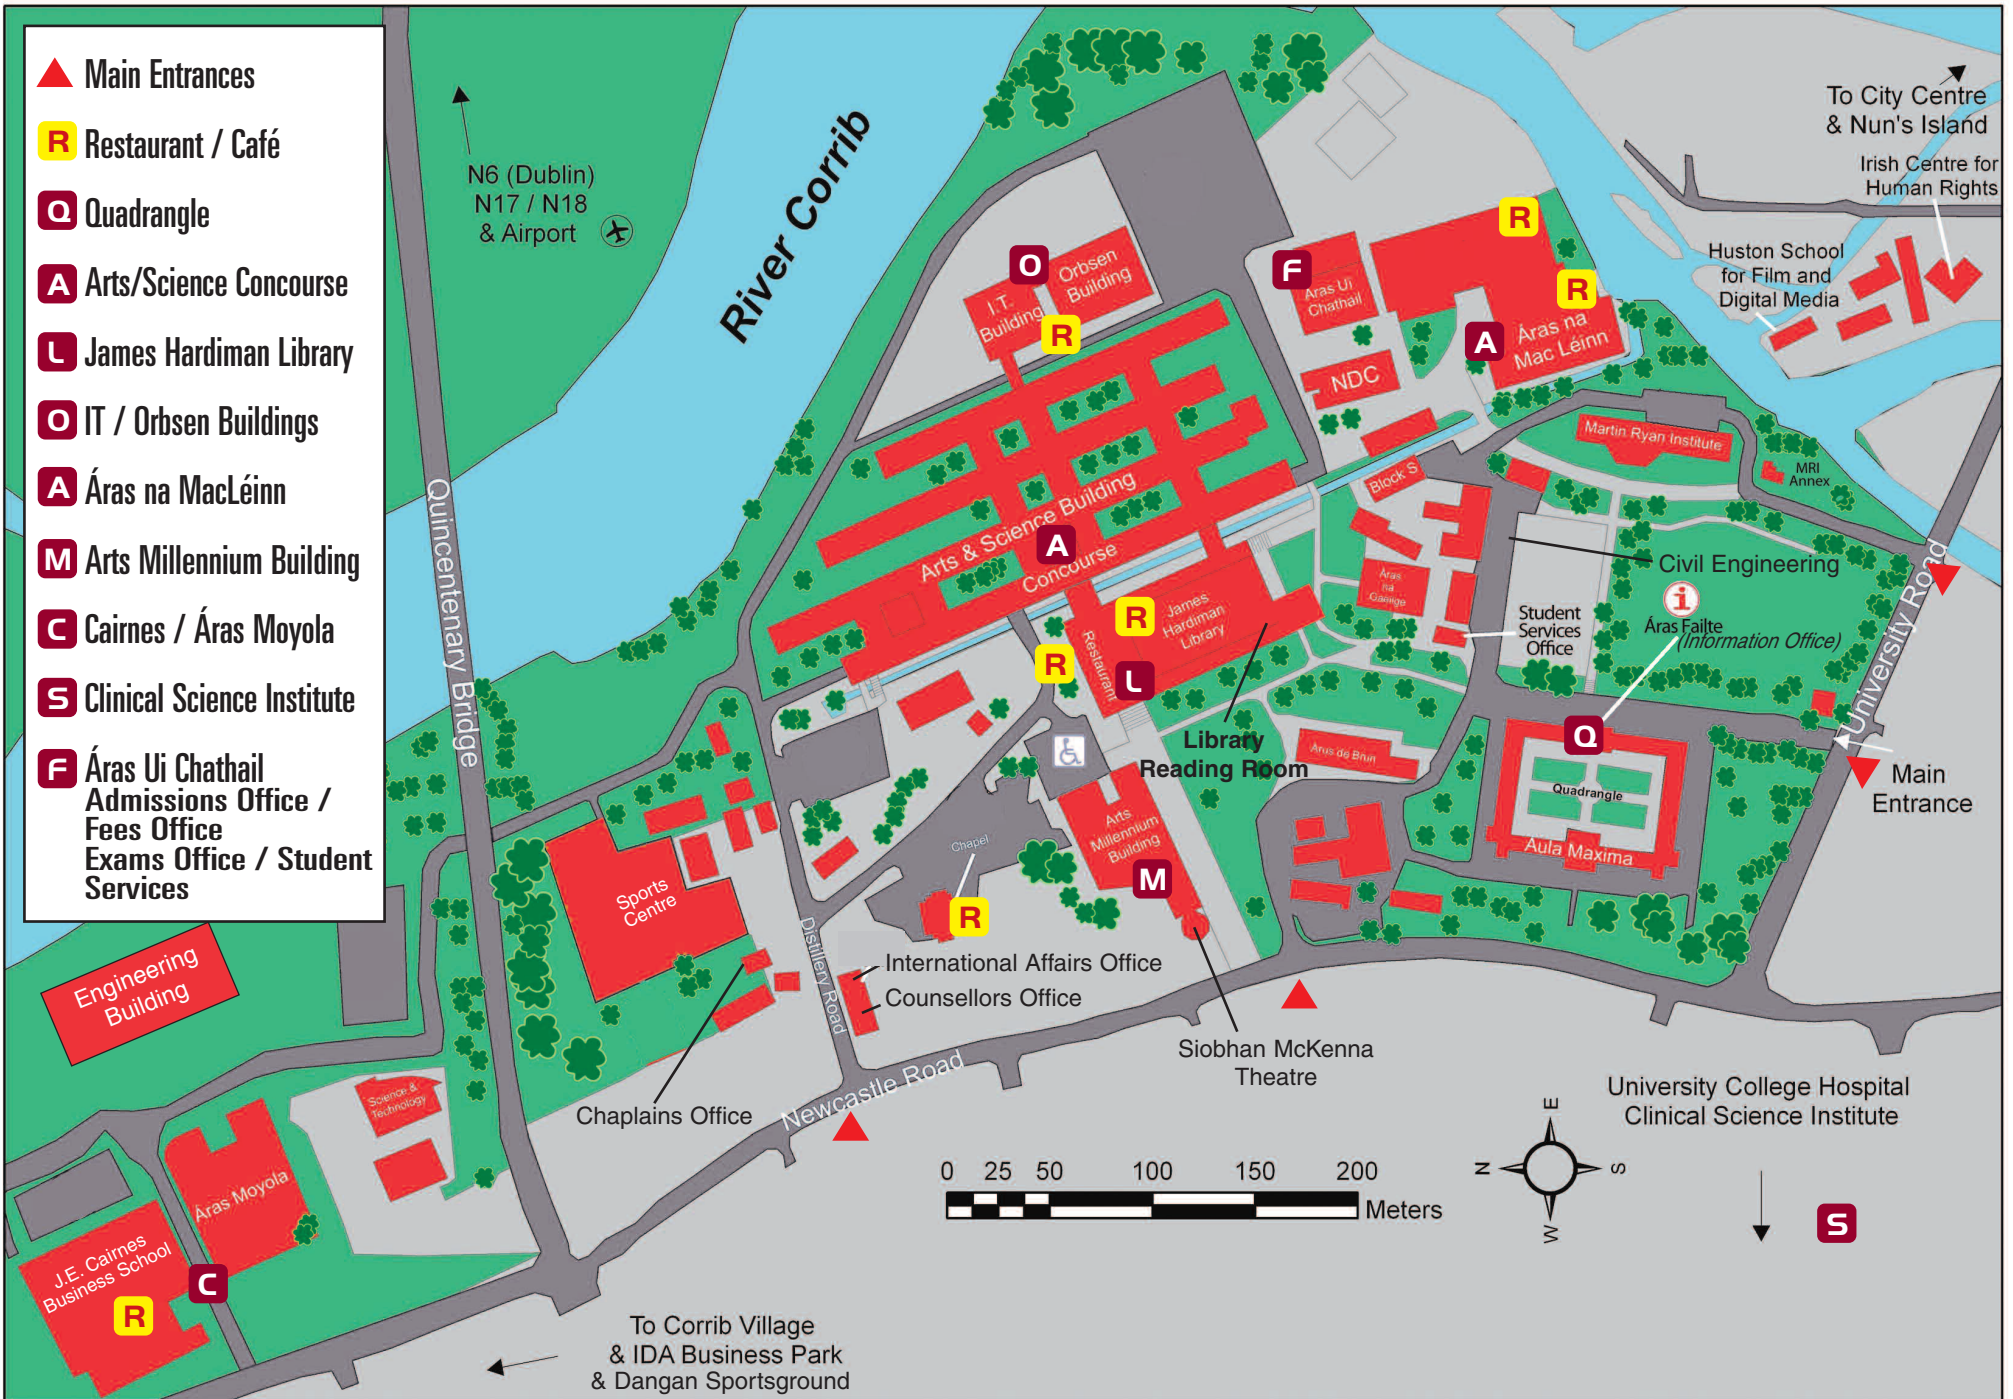

- ▲ Main Entrances
- R Restaurant / Café
- Q Quadrangle
- A Arts/Science Concourse
- L James Hardiman Library
- O IT / Orbsen Buildings
- A Áras na Mac Léinn
- M Arts Millennium Building
- C Cairnes / Áras Moyola
- S Clinical Science Institute
- F Áras Ui Chathail  
Admissions Office / Fees Office  
Exams Office / Student Services

N6 (Dublin)  
N17 / N18  
& Airport

To City Centre  
& Nun's Island

Huston School  
for Film and  
Digital Media

Irish Centre for  
Human Rights

Martin Ryan Institute

MRI Annex

Civil Engineering

Student Services Office

Aras Fáilte  
(Information Office)

Main Entrance

University College Hospital  
Clinical Science Institute

To Corrib Village  
& IDA Business Park  
& Dangan Sportsground