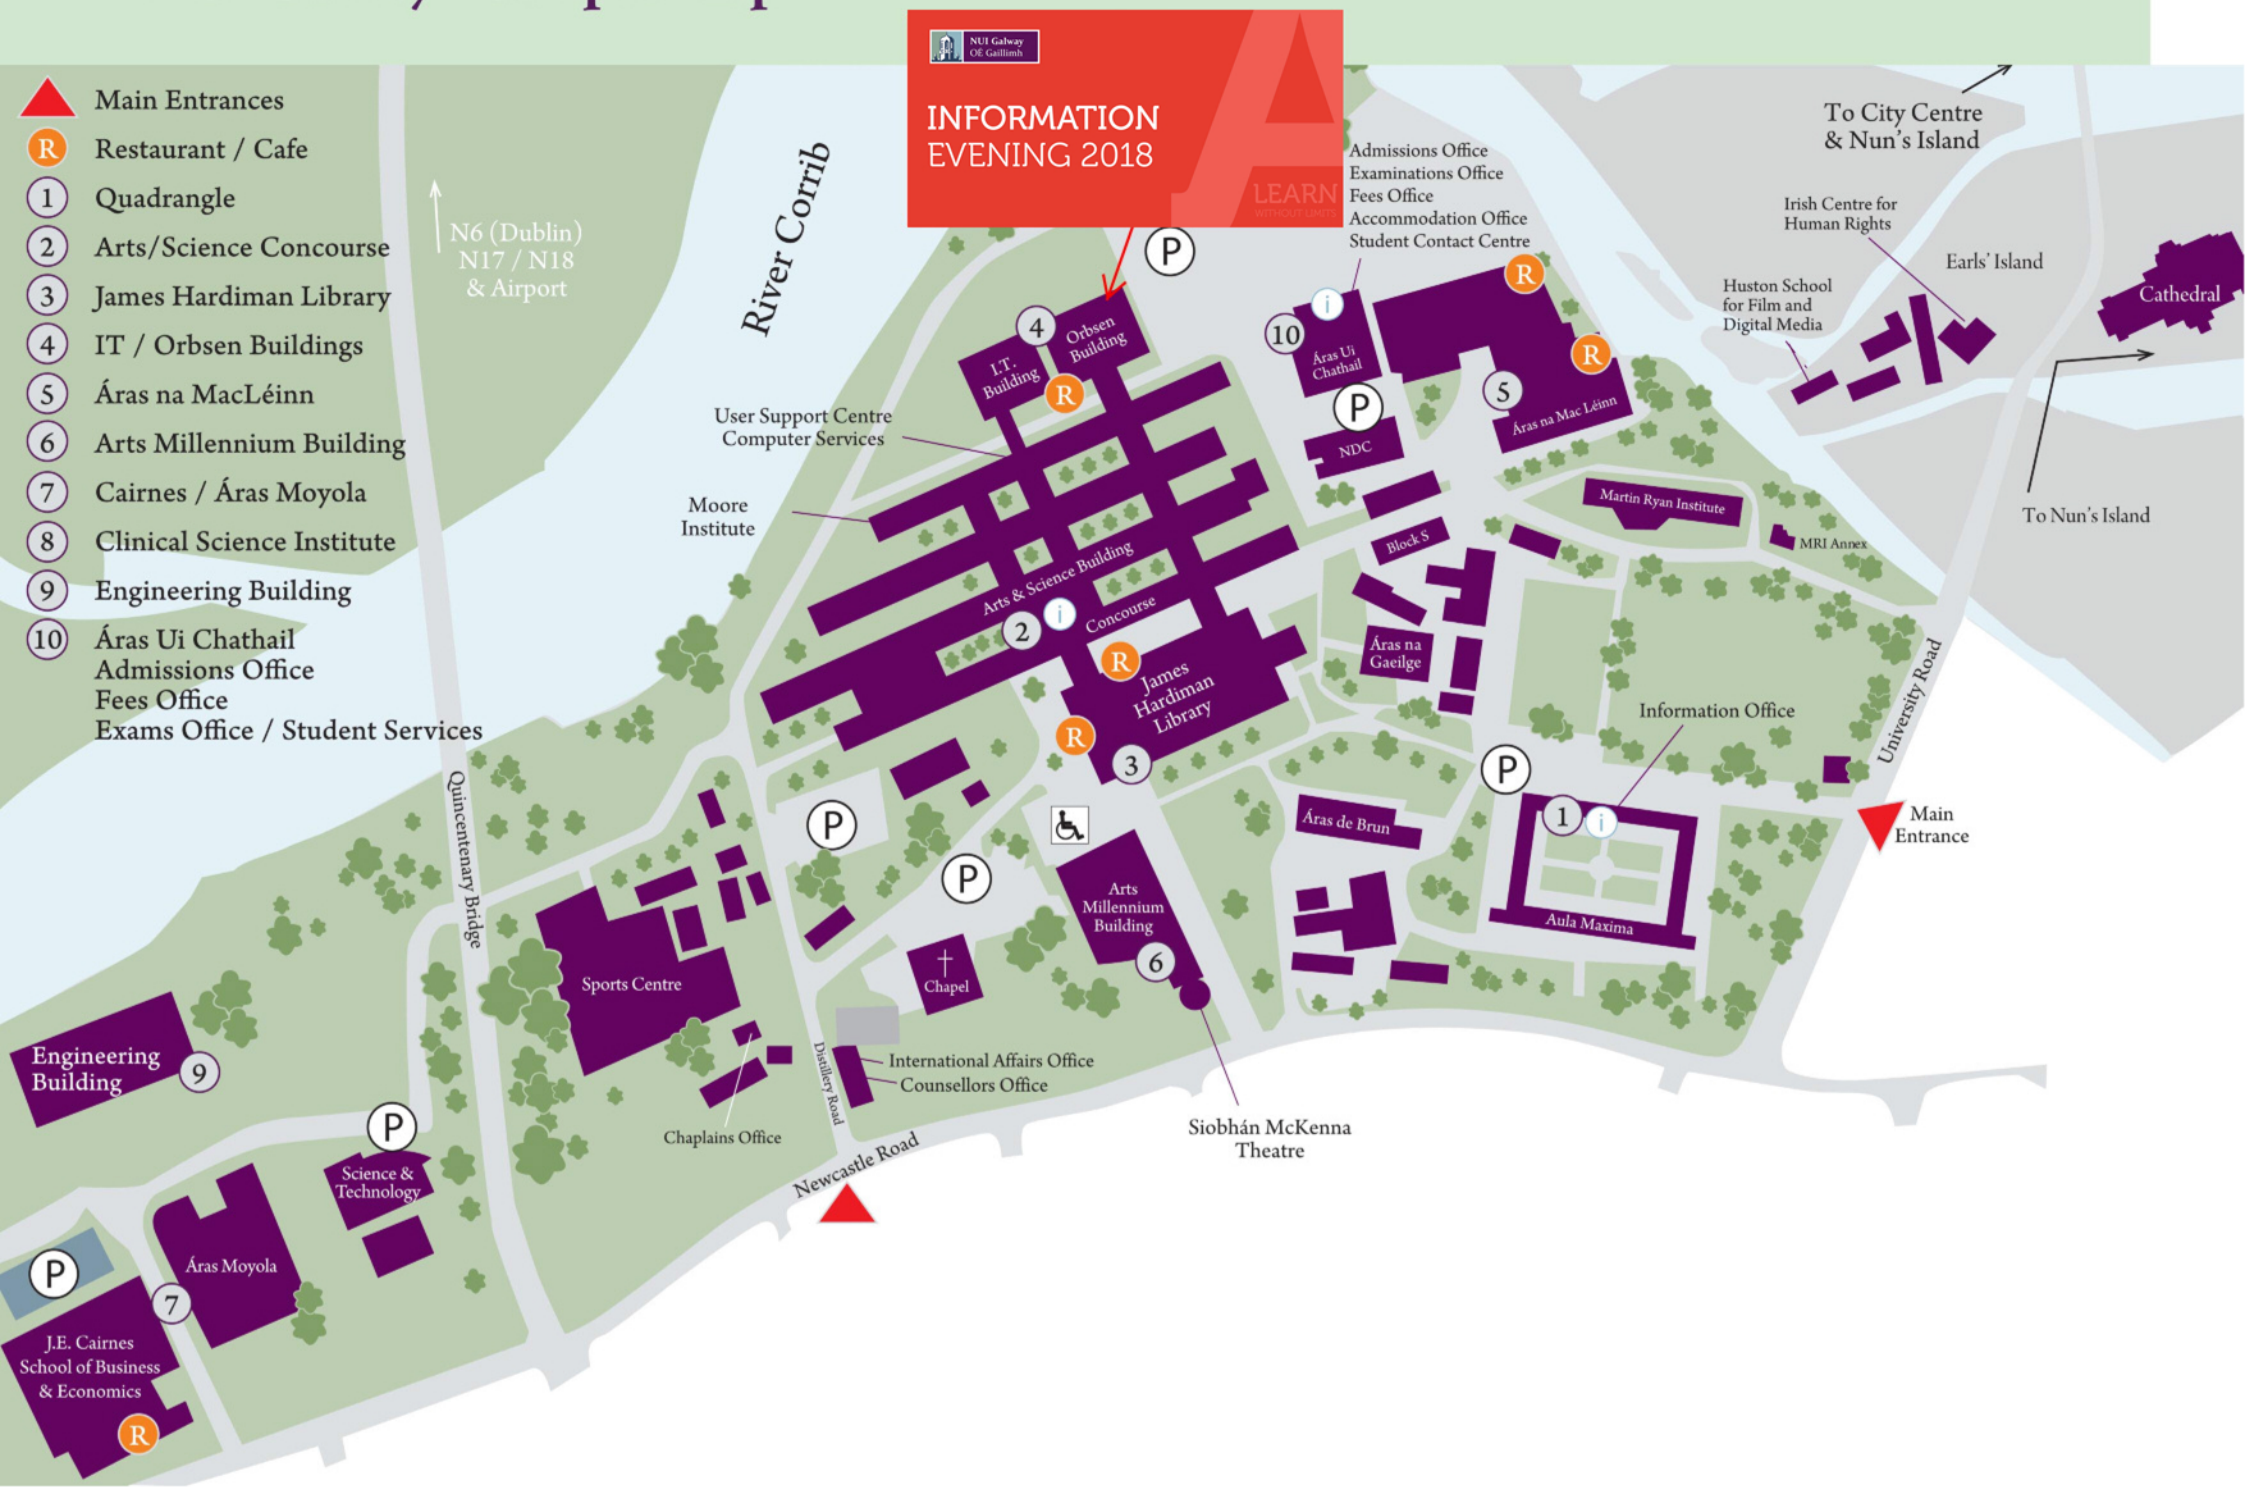

NUI Galway - Campus Map

NUI Galway
O.E. Gallimh

INFORMATION EVENING 2018

LEARN without limits

-  Main Entrances
-  Restaurant / Cafe
-  Quadrangle
-  Arts/Science Concourse
-  James Hardiman Library
-  IT / Orbsen Buildings
-  Áras na MacLéinn
-  Arts Millennium Building
-  Cairnes / Áras Moyola
-  Clinical Science Institute
-  Engineering Building
-  Áras Ui Chathail
Admissions Office
Fees Office
Exams Office / Student Services

N6 (Dublin)
N17 / N18
& Airport

River Corrib

To City Centre
& Nun's Island

Earls' Island

Cathedral

To Nun's Island

University Road

Quincentenary Bridge

Newcastle Road

Main Entrance

Siobhán McKenna
Theatre

Engineering
Building

J.E. Cairnes
School of Business
& Economics

Science &
Technology

Áras Moyola

Sports Centre

Arts & Science Building

Concourse

James Hardiman
Library

Áras na Gaeilge

Block S

MRI Annex

Áras Ui Chathail

Áras na Mac Léinn